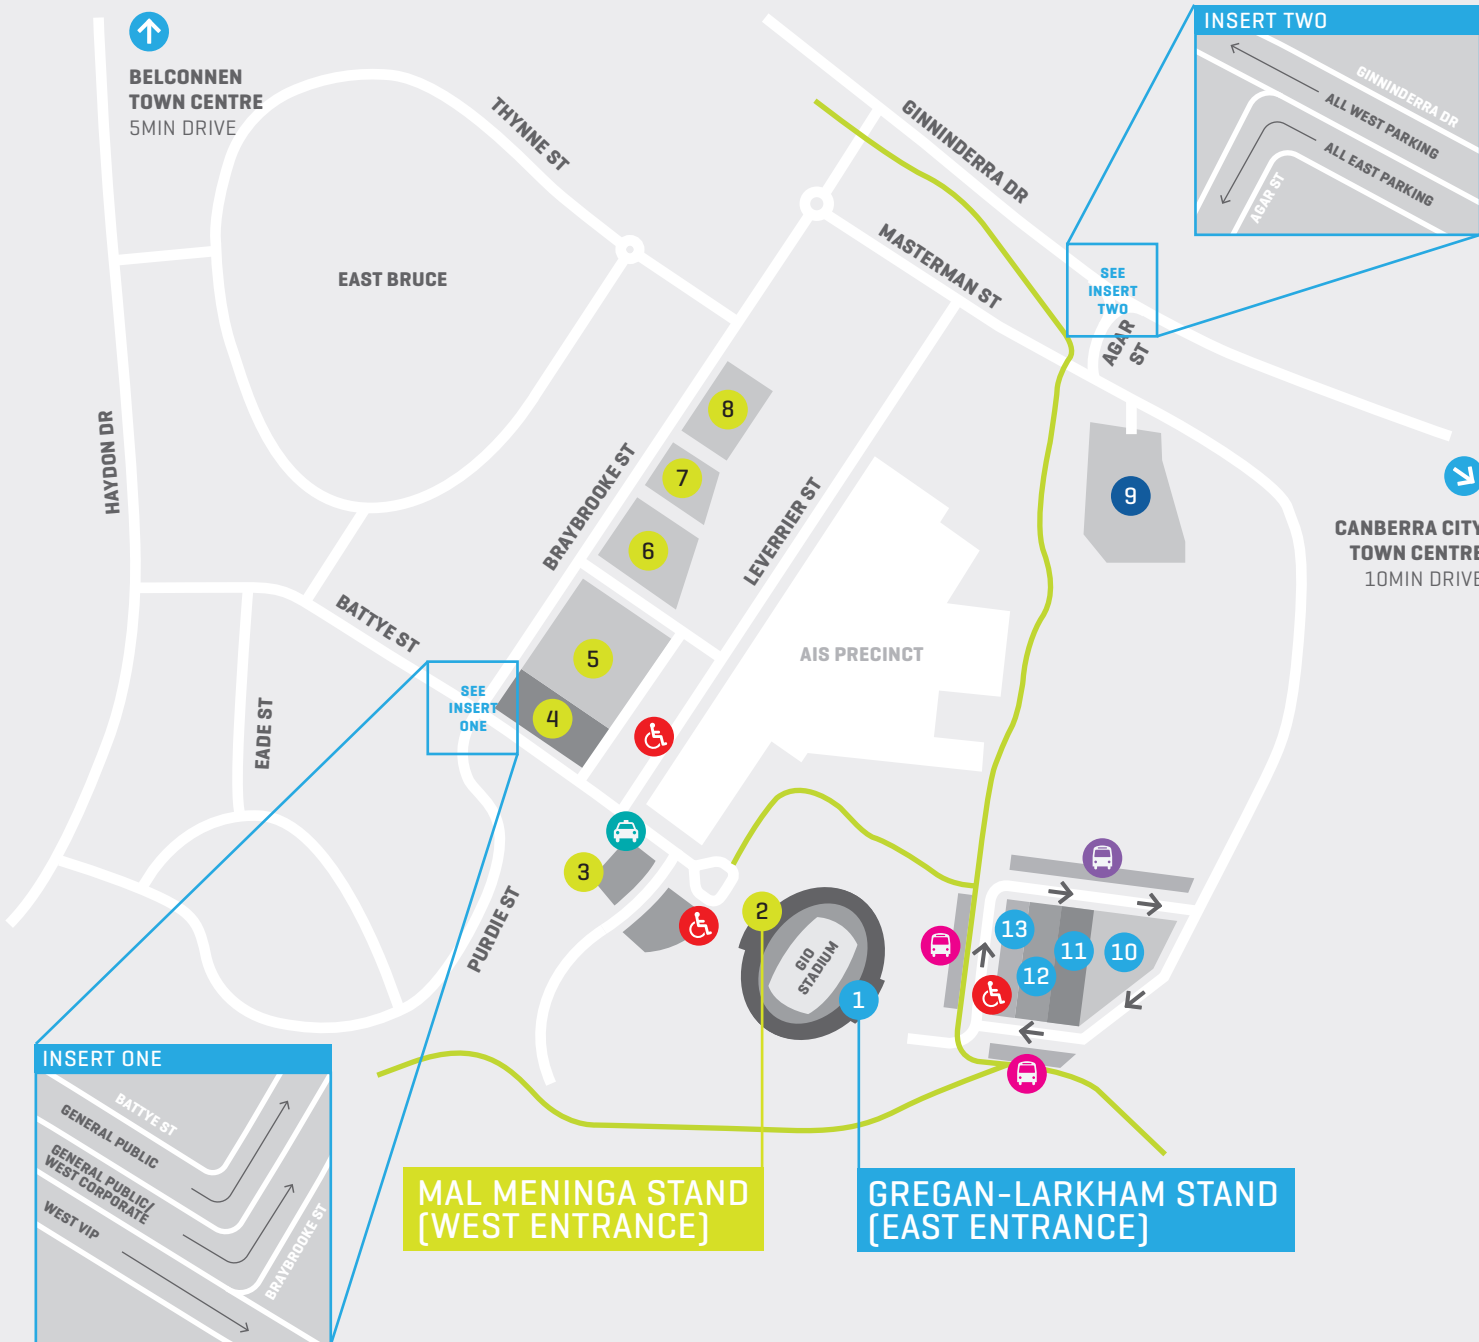

STADIUM CANBERRA

LEGEND

- 1 GREGAN-LARKHAM STAND (EAST)
- 2 MAL MENINGA STAND (WEST)
- 3 WEST VIP CAR PARK
- 4 WEST CORPORATE CAR PARK
- 5 WEST CAR PARK
- 6 WEST OVERFLOW CAR PARK 1
- 7 WEST OVERFLOW CAR PARK 2
- 8 WEST OVERFLOW CAR PARK 3
- 9 NORTHERN OVERFLOW CAR PARK
- 10 EAST CAR PARK
- 11 EAST CORPORATE CAR PARK
- 12 EAST VIP CAR PARK
- 13 PREMIUM CAR PARK
-  DISABLED PARKING
-  BUS TERMINAL
-  TAXI RANK
-  COACH PARKING
-  PEDESTRIAN FOOTPATH

BATTYE STREET, BRUCE ACT 2617
 PO BOX 666, JAMISON ACT 2614
 PH +61 2 6256 6700
 FAX + 61 2 6253 2085
 INFO@GIOSTADIUM.COM.AU
 GIOSTADIUM.COM.AU

**MAL MENINGA STAND
 (WEST ENTRANCE)**

**GREGAN-LARKHAM STAND
 (EAST ENTRANCE)**