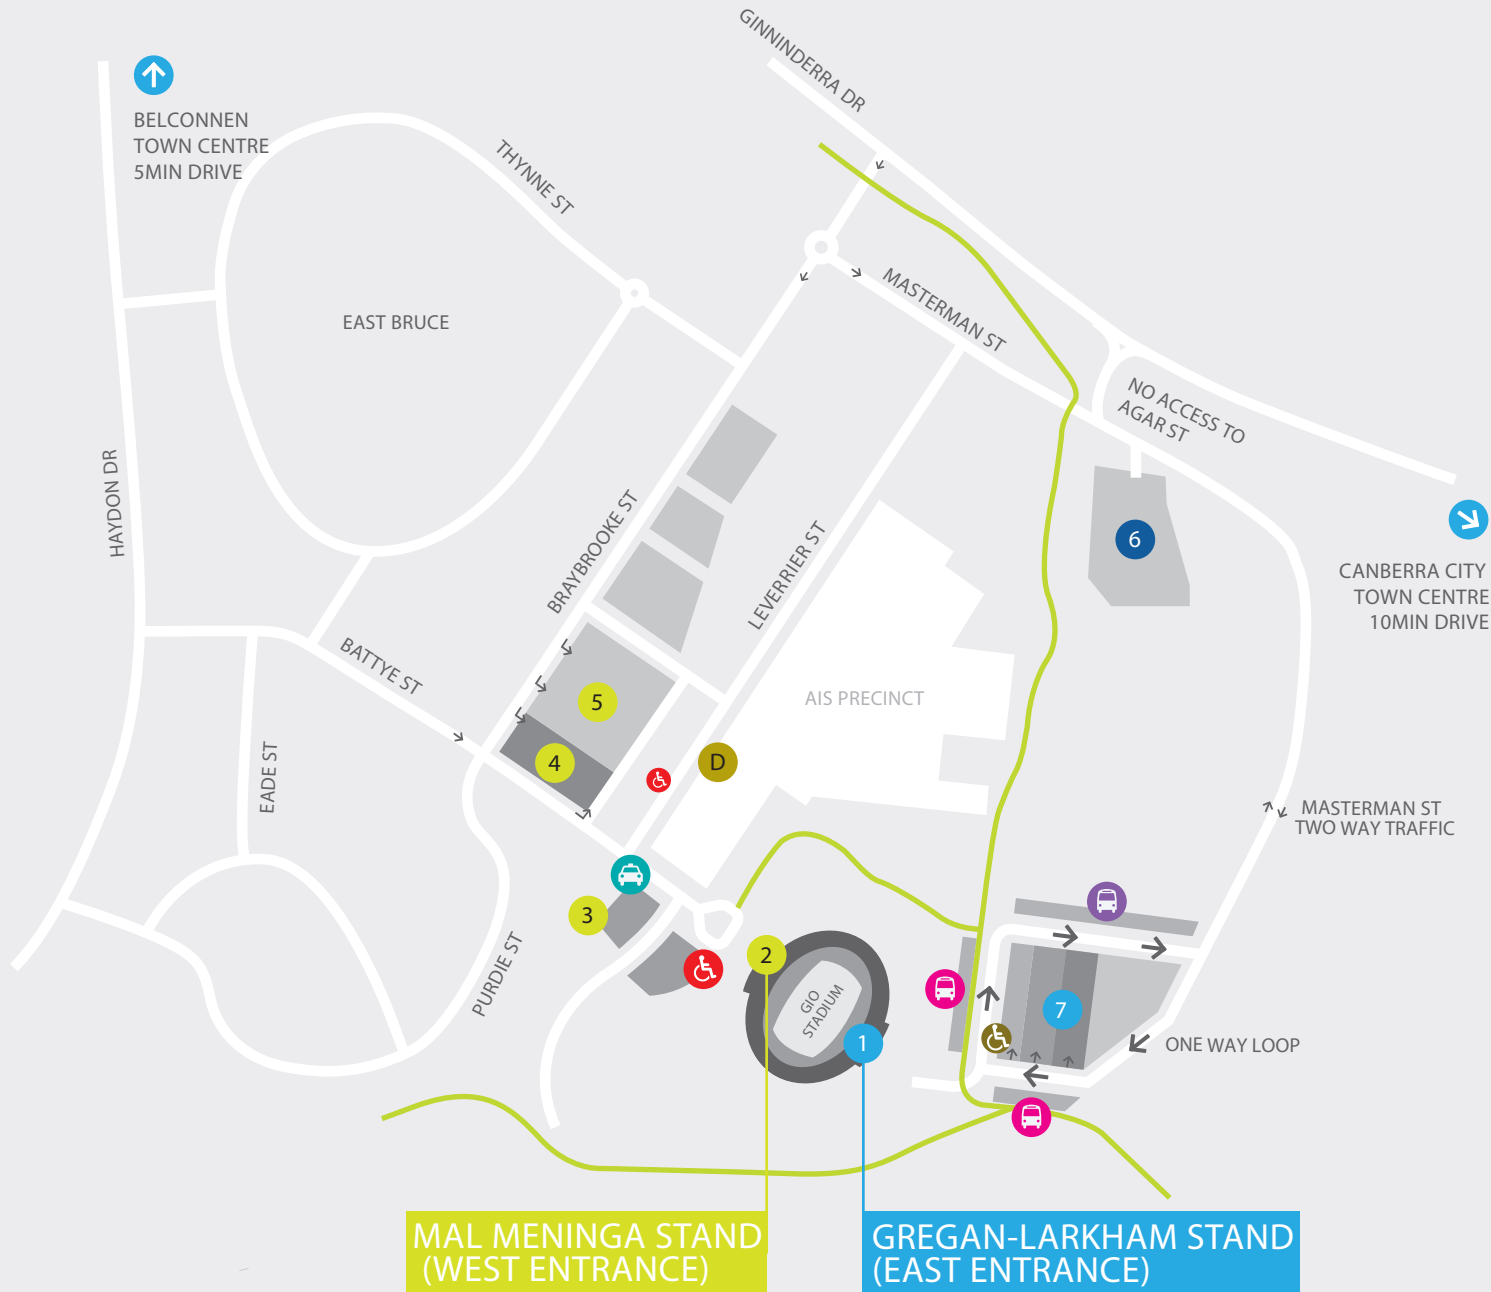

STADIUM CANBERRA

MAL MENINGA STAND
(WEST ENTRANCE)

GREGAN-LARKHAM STAND
(EAST ENTRANCE)

RAIDERS (11/7)

- 1 GREGAN-LARKHAM STAND (EAST)
- 2 MAL MENINGA STAND (WEST)
- 3 WEST VIP CAR PARK
- 4 5 WEST CAR PARKS

NO CORPORATE PARKING

USE WEST PARKING FOR WEST CORP & BAYS 7-15

- WEST ACCESSIBLE PARKING
- 6 NORTHERN OVERFLOW CAR PARK
- 7 EAST CAR PARK

NO CORPORATE PARKING

USE EAST PARKING FOR EAST CORP & BAYS 22-32 & 66-72

- COMMUNITY DROP-OFF
- EAST ACCESSIBLE PARKING
- BUS TERMINAL
- TAXI RANK
- COACH PARKING

— PEDESTRIAN FOOTPATH

BATTYE STREET, BRUCE ACT 2617
 PO BOX 666, JAMISON ACT 2614
 PH +61 2 6256 6700
 FAX + 61 2 6253 2085
 INFO@GIOSTADIUM.COM.AU
 GIOSTADIUM.COM.AU