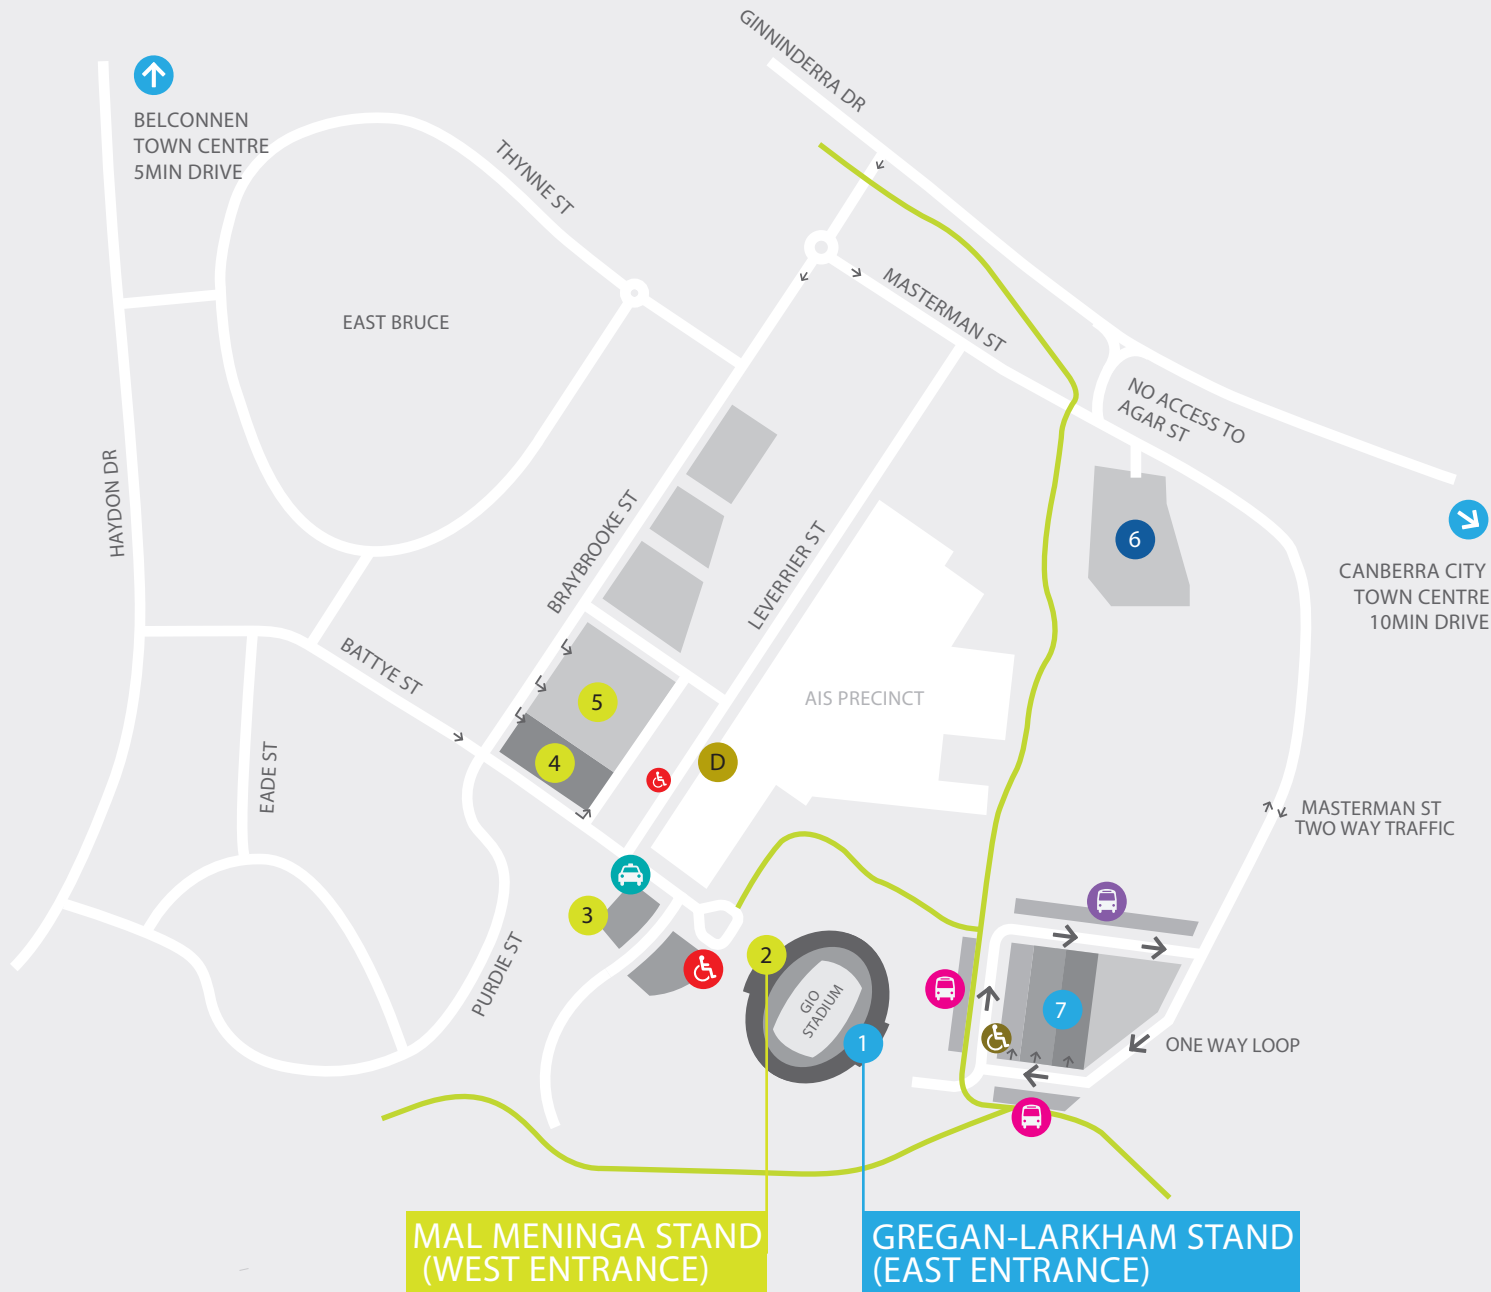

STADIUM CANBERRA

RAIDERS (3/7) BRUMBIES (4/7)

- 1 GREGAN-LARKHAM STAND (EAST)
- 2 MAL MENINGA STAND (WEST)
- 3 WEST VIP CAR PARK
- 4 5 WEST CAR PARKS

NO CORPORATE PARKING

USE WEST PARKING FOR WEST CORP & BAYS 22-26 & 61-68

- WEST ACCESSIBLE PARKING
- 6 NORTHERN OVERFLOW CAR PARK
- 7 EAST CAR PARK

NO CORPORATE PARKING

USE EAST PARKING FOR EAST CORP & BAYS 27-32 & 69-76

- COMMUNITY DROP-OFF
- EAST ACCESSIBLE PARKING
- BUS TERMINAL
- TAXI RANK
- COACH PARKING
- PEDESTRIAN FOOTPATH