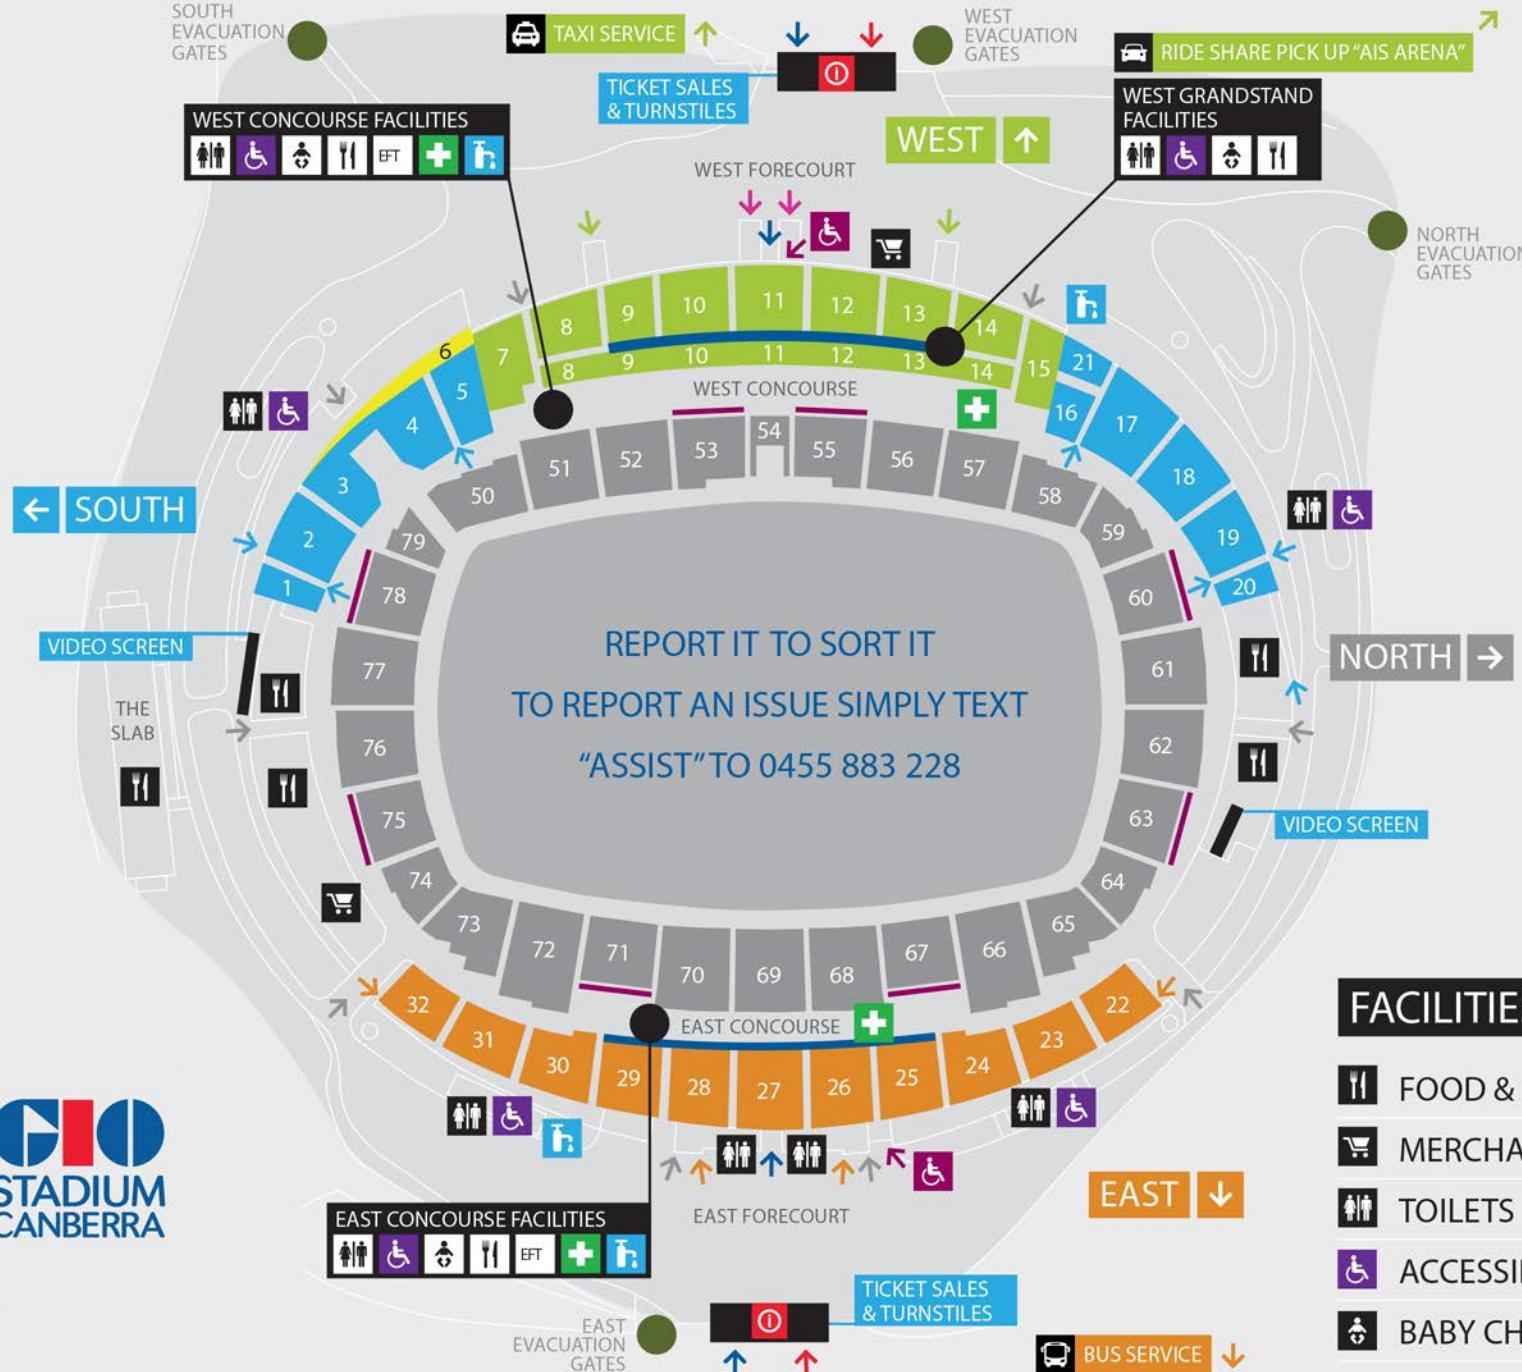

STADIUM CANBERRA

SEATING

- MAL MENINGA (WEST) STAND
- INNER BOWL
- GREGAN LARKHAM (EAST) STAND
- NORTH & SOUTH TERRACE
- ALCOHOL FREE BAY
- DISABLED SEATING
- WEST & EAST OPEN BOXES

ACCESS POINTS

- MAIN PUBLIC
- MAL MENINGA STAND
- GREGAN LARKHAM STAND
- INNER BOWL
- NORTH & SOUTH TERRACE
- WEST LOUNGES
- CORPORATE
- DISABLED LIFT ACCESS

FACILITIES

- | | |
|--------------------|-------------------|
| FOOD & BEVERAGE | FIRST AID |
| MERCHANDISE | INFORMATION |
| TOILETS | EFT - ALL OUTLETS |
| ACCESSIBLE TOILETS | ACCESSIBLE LIFT |
| BABY CHANGE ROOM | WATER STATION |