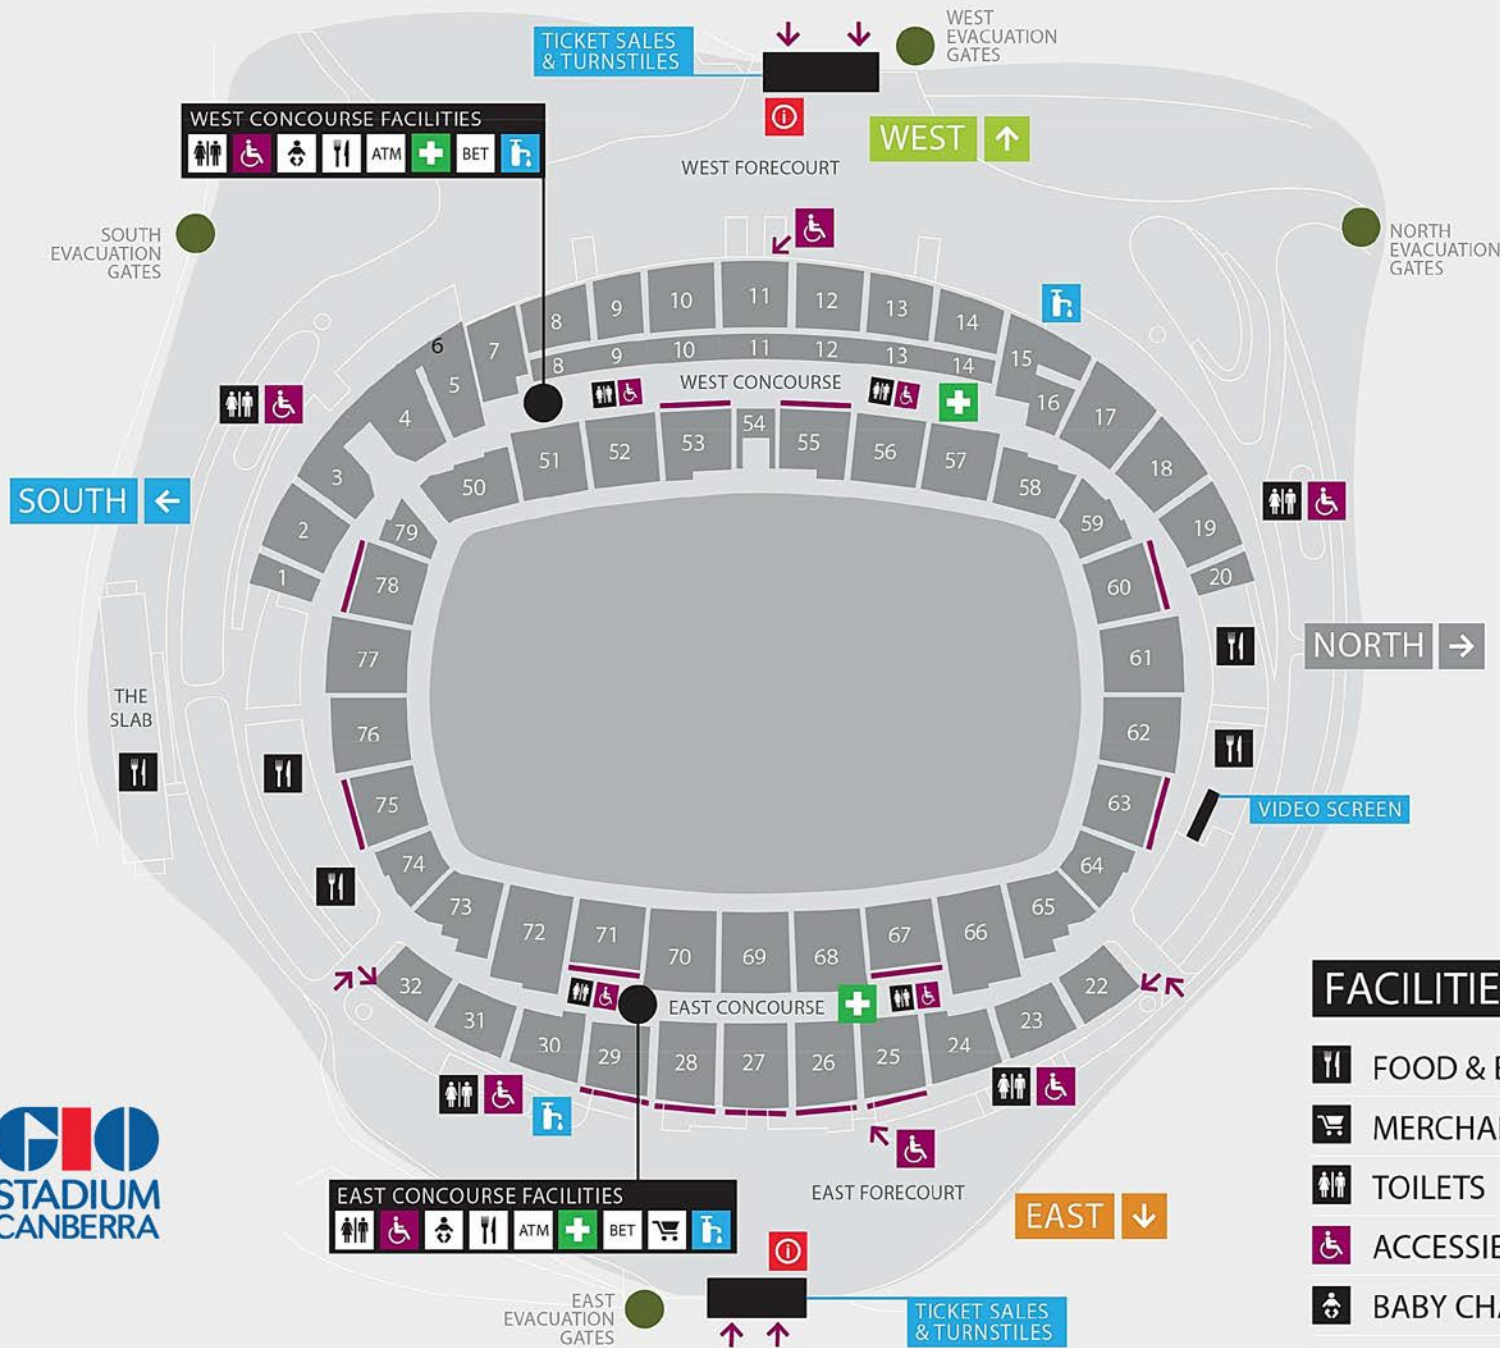

STADIUM CANBERRA

SEATING

- MAL MENINGA (WEST) STAND
- INNER BOWL
- GREGAN LARKHAM (EAST) STAND
- NORTH & SOUTH TERRACE
- ALCOHOL FREE BAY
- ACCESSIBLE SEATING
- WEST & EAST OPEN BOXES

ACCESS POINTS

- MAIN PUBLIC
- MAL MENINGA STAND
- GREGAN LARKHAM STAND
- INNER BOWL
- NORTH & SOUTH TERRACE
- WEST LOUNGES
- CORPORATE
- ➔ ACCESSIBLE ACCESS - LIFT/RAMP

FACILITIES

- | | |
|--------------------|----------------|
| FOOD & BEVERAGE | FIRST AID |
| MERCHANDISE | INFORMATION |
| TOILETS | ATMS |
| ACCESSIBLE TOILETS | SPORTS BETTING |
| BABY CHANGE ROOM | WATER STATION |