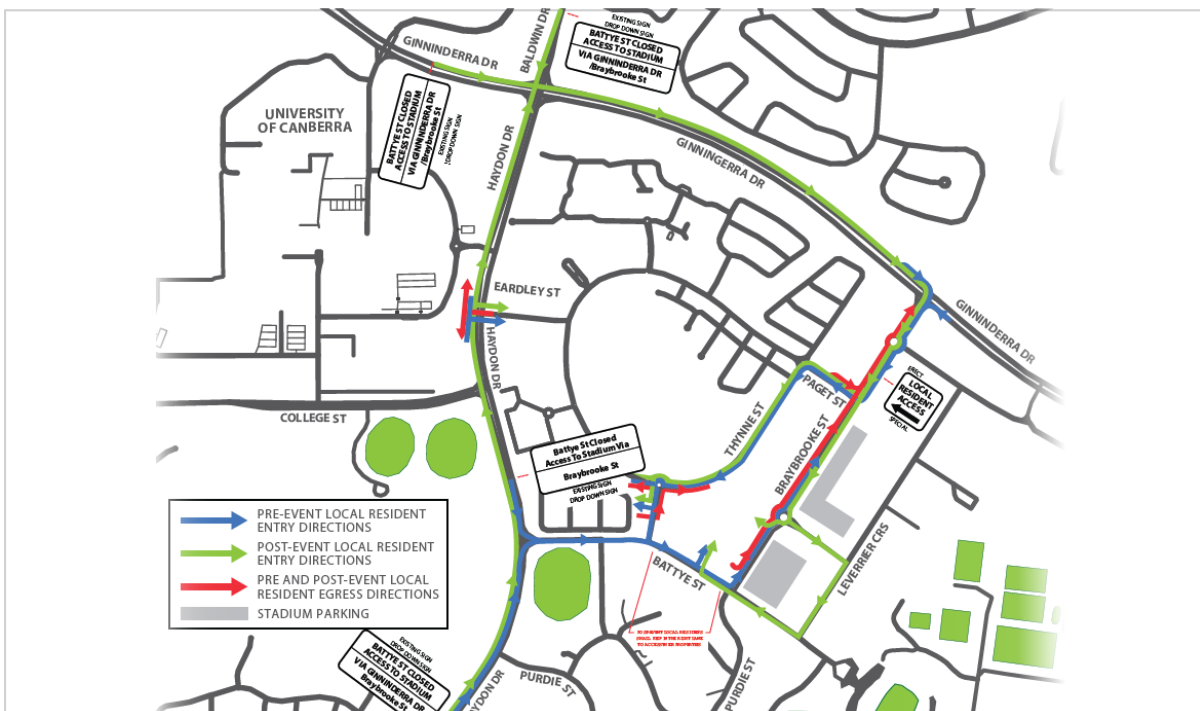

and businesses located at the intersection of Battye and Braybrooke Street from the Haydon Drive end of Battye Street.

3. Access to the Bowery Residences is via Southbound travel on Braybrooke Street from Ginninderra Drive. Please note that access via Battye Street will not be possible.
4. Vehicles leaving the Proximity Apartments and businesses located at the intersection of Battye and Braybrooke Street after events are advised to do so by turning right onto Battye Street. There will be no left turn into Battye Street after an event.
5. Watkins Street may only be accessed via Thynne Street and not via Battye Street.

Community drop-off points are located out the front of the AIS Arena and on the Eastern side of Leverrier Street, accessed from the Northern end of Leverrier Street whilst traffic controls are in place.

A taxi rank is located on Battye Street at the Western entrance to GIO Stadium Canberra, and public buses will arrive and depart from the Eastern gate.

Please note that not all events may be listed below for 2026 and times are subject to change. For more information, the latest gate opening times for events or to provide feedback on events, please visit www.giostadiumcanberra.com.au for GIO Stadium Canberra direct contact information, or phone Access Canberra on **13 22 21**.

GIO Stadium - Local resident entry and egress plan - pre and post-events